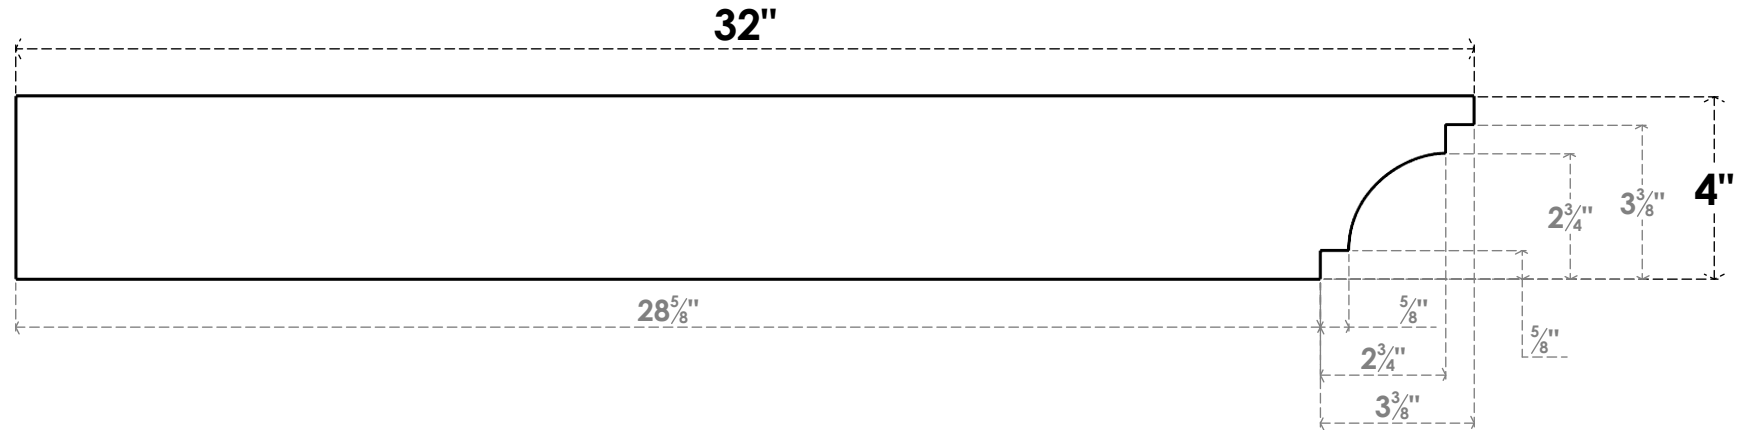

# ITEM NUMBER: RFTURS020X04000X32000X004MED00RCPR

2"W X 4"H X 32"L TIMBERTHANE ROUGH CEDAR MEDITERRANEAN FAUX WOOD SOLID RAFTER TAIL, 4"L END, PRIMED TAN

## SIDE PROFILE