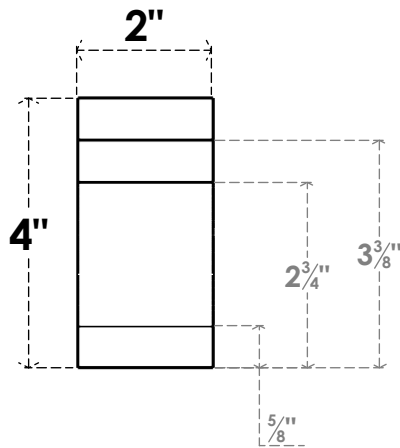

# ITEM NUMBER: RFTURS020X04000X32000X004MED00RCPR

2"W X 4"H X 32"L TIMBERTHANE ROUGH CEDAR MEDITERRANEAN FAUX WOOD SOLID RAFTER TAIL, 4"L END, PRIMED TAN

## SIDE PROFILE